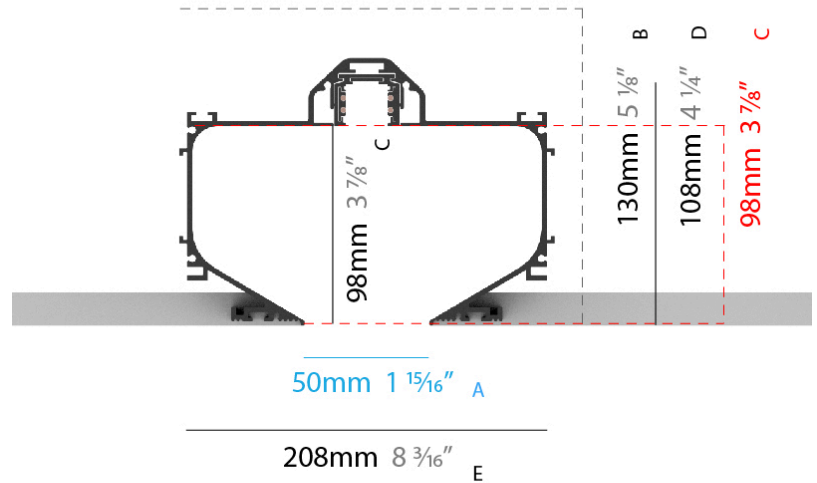

LED

Upon Request: Special Color Temperature Special LED

OPTICAL

Upon Request: Special Beam Angles

RATINGS AND CERTIFICATIONS

Certified By: Certified for North American Standards
 IP rating: IP20

A: OPENING WIDTH **B:** RECESS DEPTH **C:** OPENING DEPTH
D: PROFILE HEIGHT **E:** WIDTH INCLUDING MOUNTING BRACKETS

PROJECT	_____
TYPE	_____
SPECIFIER	_____
QUANTITY	_____
DATE	_____

A: OPENING WIDTH B: RECESS DEPTH C: OPENING DEPTH
D: PROFILE HEIGHT E: WIDTH INCLUDING MOUNTING BRACKETS

PROJECT
TYPE
SPECIFIER
QUANTITY
DATE