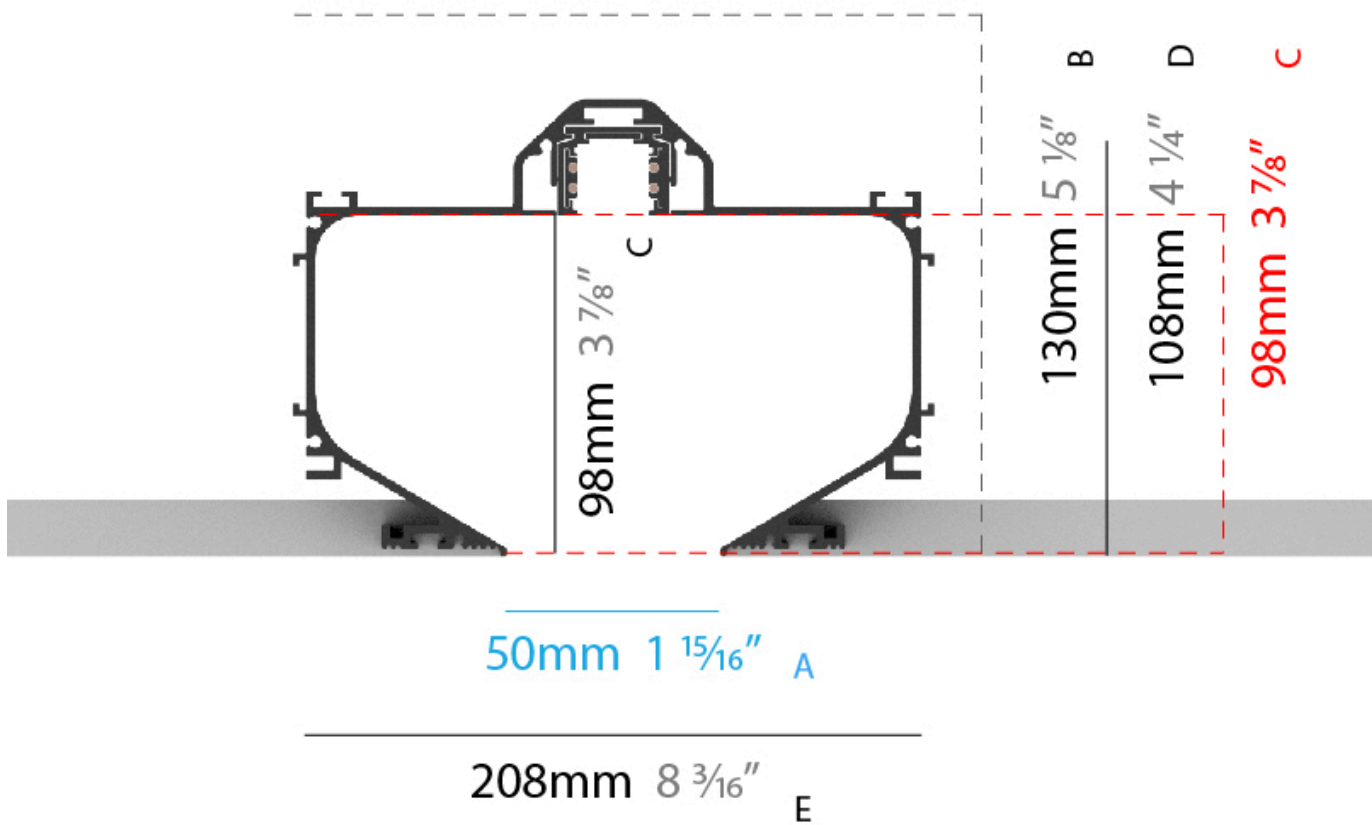

LED

Upon Request: Special Color Temperature Special LED

OPTICAL

Upon Request: Special Beam Angles

RATINGS AND CERTIFICATIONS

Certified By: Certified for North American Standards
 IP rating: IP20

A: OPENING WIDTH **B:** RECESS DEPTH **C:** OPENING DEPTH
D: PROFILE HEIGHT **E:** WIDTH INCLUDING MOUNTING BRACKETS

PROJECT	_____
TYPE	_____
SPECIFIER	_____
QUANTITY	_____
DATE	_____

A: OPENING WIDTH B: RECESS DEPTH C: OPENING DEPTH
D: PROFILE HEIGHT E: WIDTH INCLUDING MOUNTING BRACKETS

PROJECT
TYPE
SPECIFIER
QUANTITY
DATE